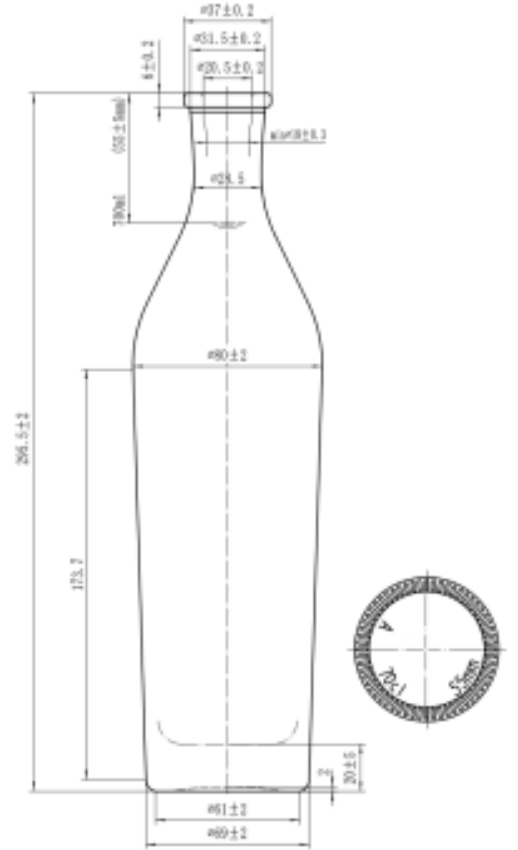

brimful capacity  
**720±10ml**

weight  
**480±10g**

glass colour  
**super flint / high flint**

# Other Sizes

product number  
**HY-23**

nominal capacity  
**375ml**

brimful capacity  
**390±10ml**

weight  
**420±10g**

glass colour  
**super flint / high flint**

product number  
**HY-29**

nominal capacity  
**700ml**

brimful capacity  
**720±15ml**

weight  
**750±10g**

glass colour  
**super flint / high flint**

# Other Sizes

product number  
**HY-34**

nominal capacity  
**1000ml**

brimful capacity  
**1025 ± 8ml**

weight  
**620 ± 10g**

product number  
**HY-31**

nominal capacity  
**1000ml**

brimful capacity  
**1030 ± 15ml**