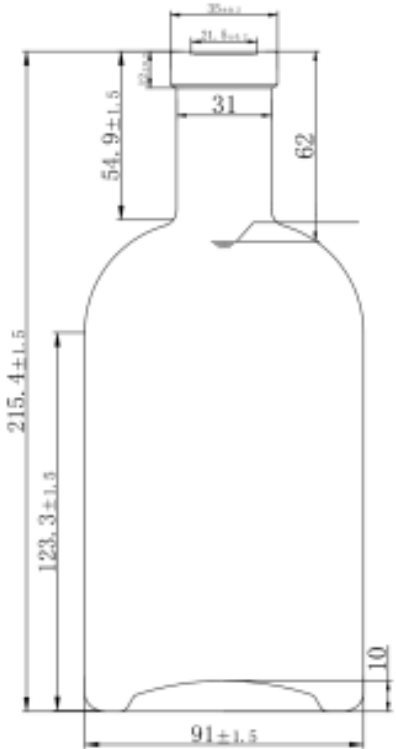

750ml Series

product number
HY750-21

nominal capacity
750ml

brimful capacity
780ml

weight
520g

glass colour
super flint / high flint