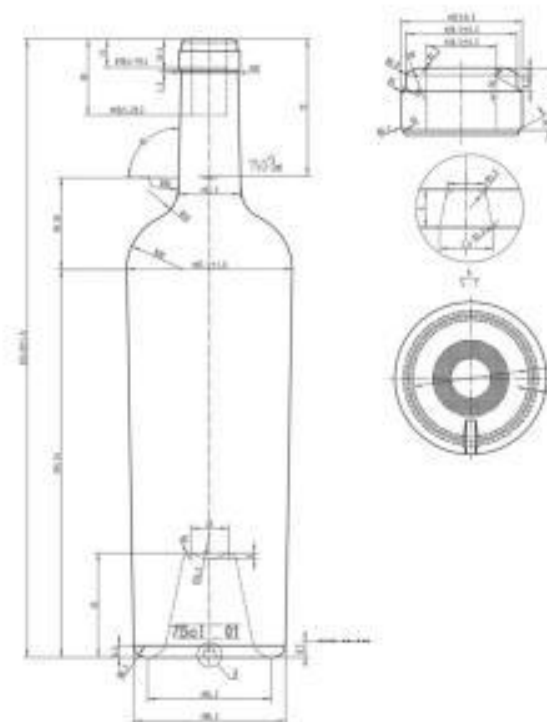

<u>product number</u>	<u>nominal capacity</u>
HY004	750ml
<u>brimful capacity</u>	<u>weight</u>
778±5ml	1205g