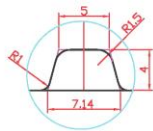

750ml Series

product number
HY750-42

nominal capacity
750ml

brimful capacity
780±10ml

weight
650±30g

glass colour
high flint