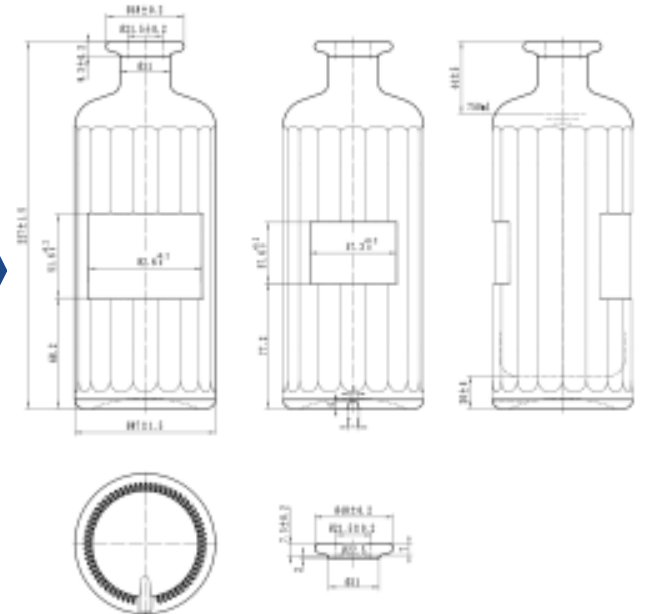

# 750ml Series

product number  
**HY750-03**

nominal capacity  
**750ml**

brimful capacity  
**770 ± 10ml**

weight  
**680 ± 10g**

glass colour  
**super flint**

product number  
**HY750-04**

nominal capacity  
**750ml**

brimful capacity  
**780 ± 10ml**

weight  
**800 ± 10g**

glass colour  
**super flint**