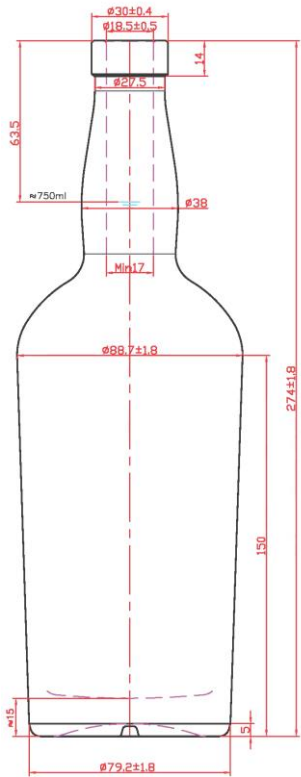

brimful capacity  
**780 ± 10ml**

weight  
**797 ± 35g**

glass colour  
**high flint**

brimful capacity  
780±10ml

weight  
625±45g

glass colour  
super flint

# 750ml Series

product number  
**HY750-42**

nominal capacity  
**750ml**

brimful capacity  
**780±10ml**

weight  
**650±30g**

glass colour  
**high flint**

product number  
**HY750-43**

nominal capacity  
**750ml**

brimful capacity  
**778±10ml**

weight  
**820±20g**

glass colour  
**high flint**