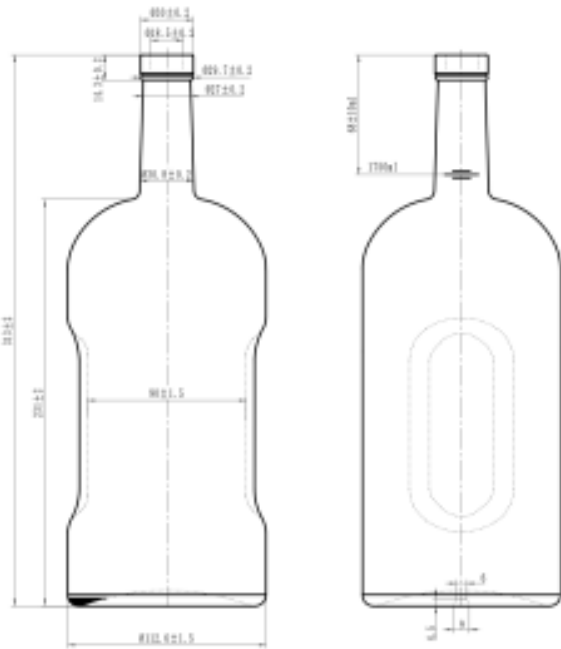

Other Sizes

glass colour
super flint

product number
HY-02

nominal capacity
1750ml

brimful capacity
1775±10ml

weight
850±10g

product number
HY-05

nominal capacity
1000ml

brimful capacity
1030±10ml

weight
750±10g

glass colour
super flint