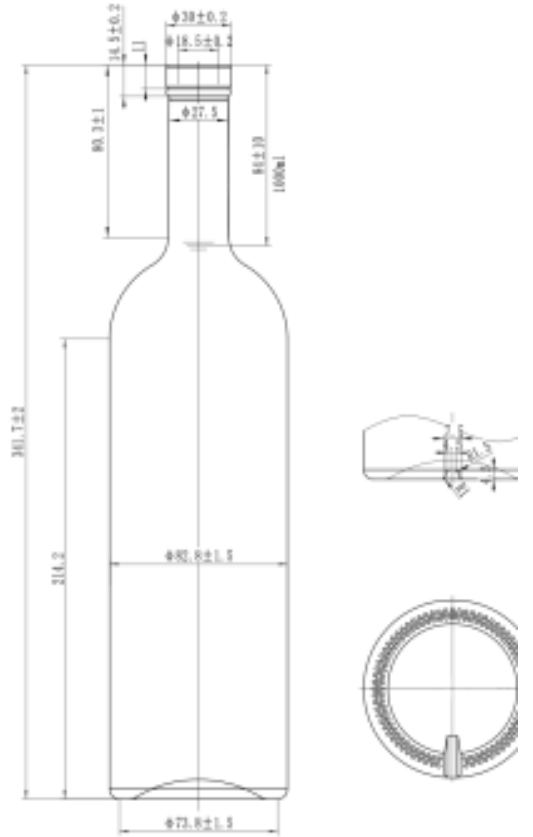

Other Sizes

glass colour
super flint

product number
HY-02

nominal capacity
1750ml

brimful capacity
1775±10ml

weight
850±10g

product number
HY-05

nominal capacity
1000ml

brimful capacity
1030±10ml

weight
750±10g

glass colour
super flint