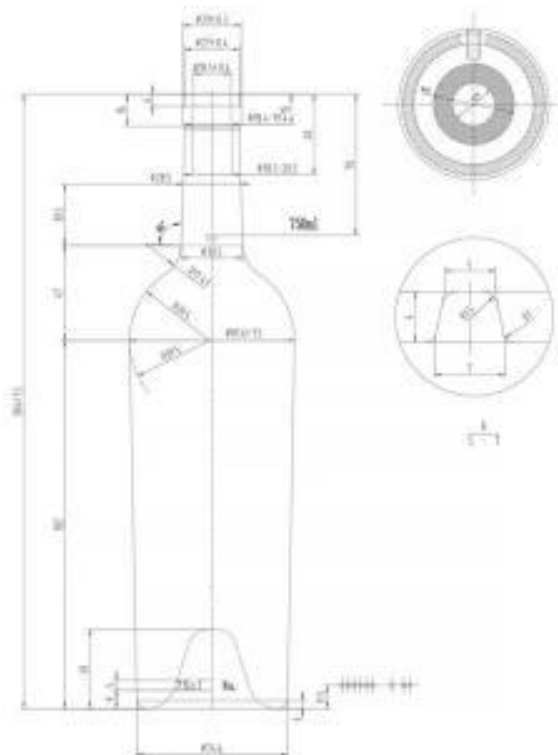

Antique Green Series

<u>product number</u>	<u>nominal capacity</u>
HY001	750ml
<u>brimful capacity</u>	<u>weight</u>
775 ± 7ml	610g