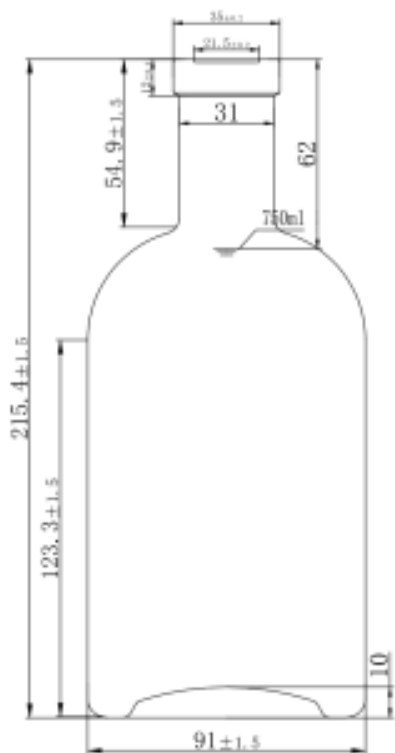

# Other Sizes

product number  
**HY-06**

nominal capacity  
**700ml**

brimful capacity  
**710±8ml**

weight  
**520±10g**

glass colour  
**super flint / high flint**

product number  
**HY-07**

nominal capacity  
**1000ml**

brimful capacity  
**1030±10ml**

weight  
**680±10g**

glass colour  
**super flint / high flint / flint**

# Other Sizes

product number  
**HY-09**

nominal capacity  
**1000ml**

brimful capacity  
**1025±10ml**

weight  
**750±10g**

glass colour  
**super flint / high flint**

product number  
**HY-15**

nominal capacity  
**700ml**

# Other Sizes

product number  
**HY-23**

nominal capacity  
**375ml**

brimful capacity  
**390±10ml**

weight  
**420±10g**

glass colour  
**super flint / high flint**

product number  
**HY-29**

nominal capacity  
**700ml**