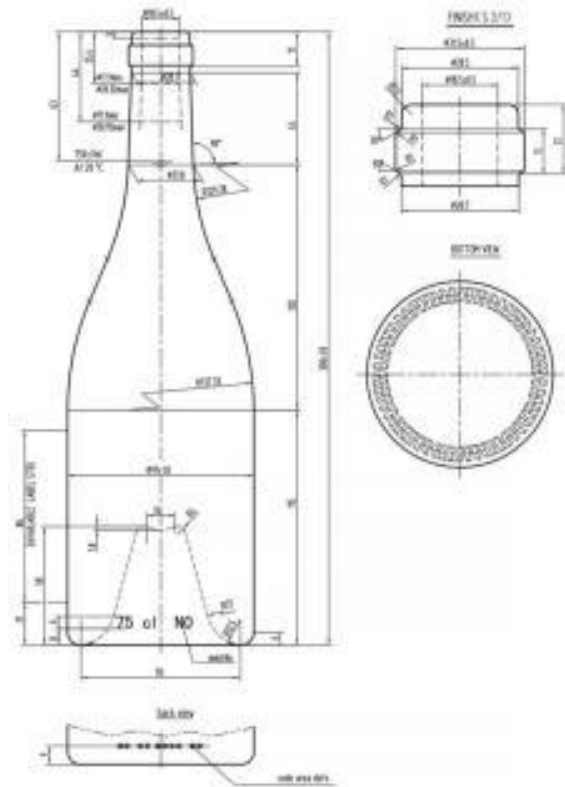

# Antique Green Series

product number  
HY005  
nominal capacity  
750ml  
brimful capacity  
768 ± 10ml  
weight  
890 ± 30g

product number  
HY006  
nominal capacity  
750ml  
brimful capacity  
770 ± 10ml  
weight  
585 ± 30g