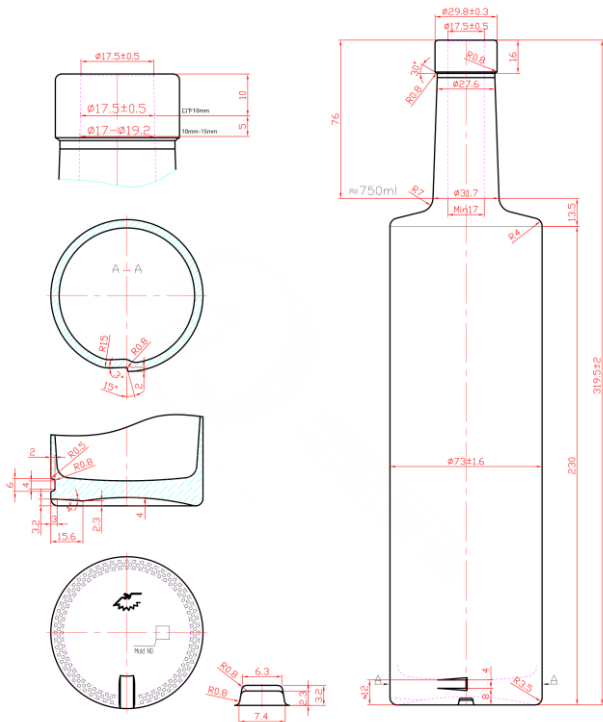

brimful capacity  
 775 ± 10ml

weight  
 650 ± 10g

glass colour  
 super flint / high flint

# 750ml Series

product number  
**HY750-36**

nominal capacity  
**750ml**

brimful capacity  
**776 ± 10ml**

weight  
**650 ± 25g**

glass colour  
**high flint**

product number  
**HY750-37**

nominal capacity  
**750ml**

brimful capacity  
**780 ± 10ml**

weight  
**797 ± 35g**

glass colour  
**high flint**