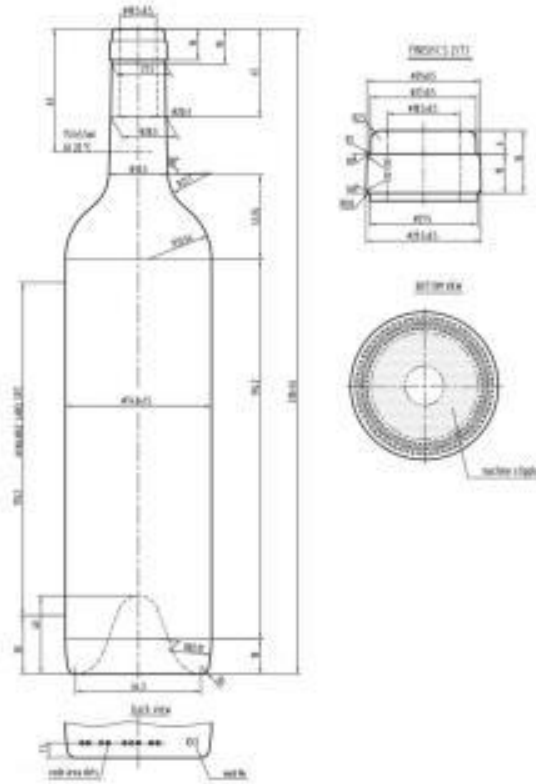

Antique Green Series

product number

HY007

brimful capacity

772 ± 5.5ml

nominal capacity

750ml

weight

700 ± 30g