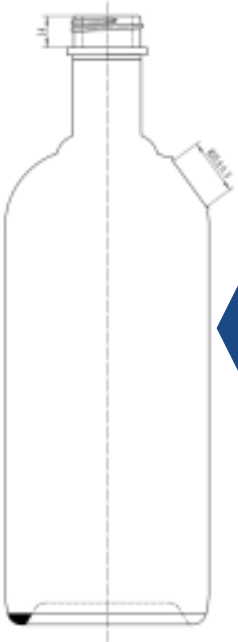

brimful capacity  
**720±10ml**

weight  
**480±10g**

glass colour  
**super flint / high flint**

# Other Sizes

product number  
**HY-23**

nominal capacity  
**375ml**

brimful capacity  
**390±10ml**

weight  
**420±10g**

glass colour  
**super flint / high flint**

product number  
**HY-29**

nominal capacity  
**700ml**

brimful capacity  
**720±15ml**

weight  
**750±10g**

glass colour  
**super flint / high flint**

# Other Sizes

product number  
**HY-34**

nominal capacity  
**1000ml**

brimful capacity  
**1025 ± 8ml**

weight  
**620 ± 10g**

product number  
**HY-31**

nominal capacity  
**1000ml**

brimful capacity  
**1030 ± 15ml**