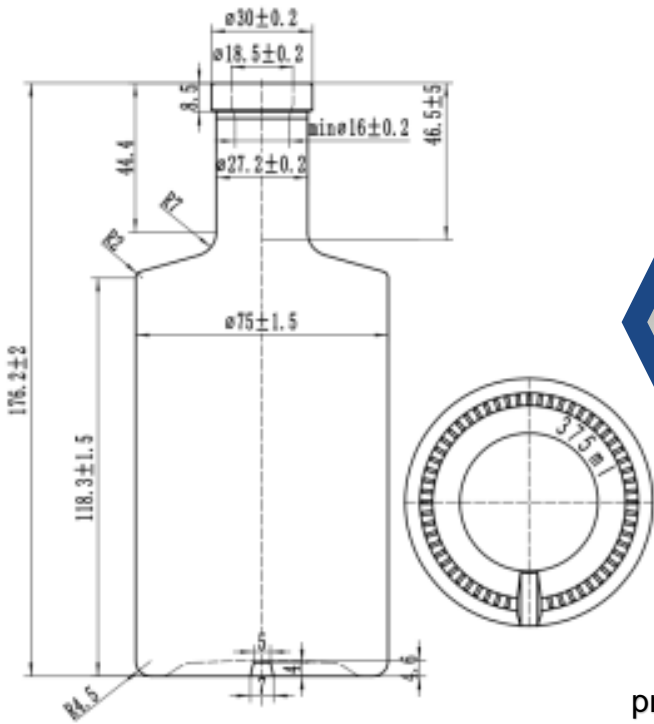

# Other Sizes

product number  
**HY-09**

nominal capacity  
**1000ml**

brimful capacity  
**1025±10ml**

weight  
**750±10g**

glass colour  
**super flint / high flint**

product number  
**HY-15**

nominal capacity  
**700ml**

brimful capacity  
**720±10ml**

weight  
**480±10g**

glass colour  
**super flint / high flint**

# Other Sizes

product number  
**HY-23**

nominal capacity  
**375ml**

brimful capacity  
**390±10ml**

weight  
**420±10g**

glass colour  
**super flint / high flint**

product number  
**HY-29**

nominal capacity  
**700ml**

brimful capacity  
**720±15ml**

weight  
**750±10g**

glass colour  
**super flint / high flint**