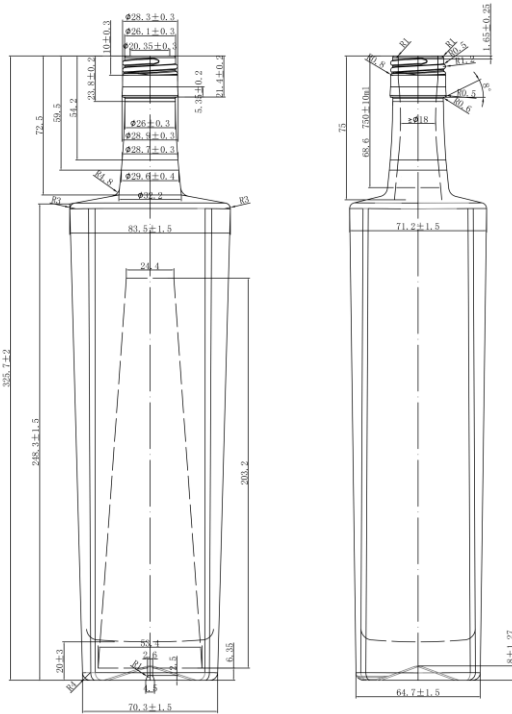

750ml Series

glass colour
super flint