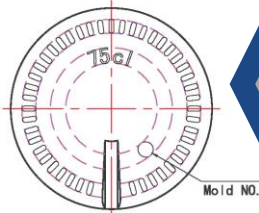

750ml Series

product number
HY750-42

nominal capacity
750ml

brimful capacity
780±10ml

weight
650±30g

glass colour
high flint