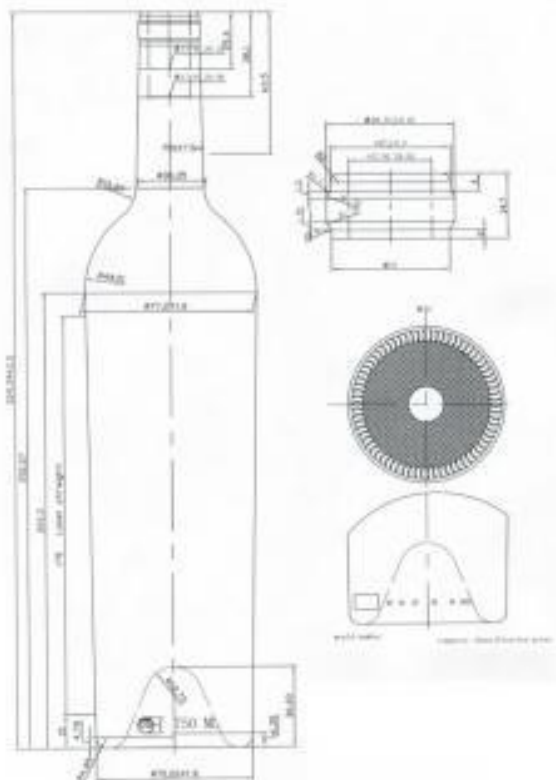

Antique Green Series

product number
HY015

nominal capacity
750ml

brimful capacity
770±7.5ml

weight
630±20g