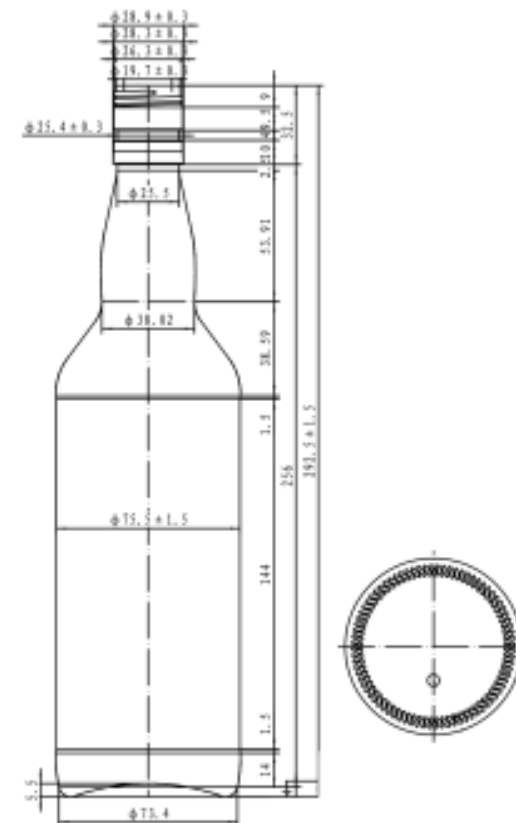

brimful capacity  
**1030±10ml**

weight  
**680±10g**

glass colour  
**super flint / high flint / flint**

# Other Sizes

product number  
**HY-09**

nominal capacity  
**1000ml**

brimful capacity  
**1025±10ml**

weight  
**750±10g**

glass colour  
**super flint / high flint**

product number  
**HY-15**

nominal capacity  
**700ml**

brimful capacity  
**720±10ml**

weight  
**480±10g**

glass colour  
**super flint / high flint**

# Other Sizes

product number  
**HY-23**

nominal capacity  
**375ml**

brimful capacity  
**390±10ml**

weight  
**420±10g**

glass colour  
**super flint / high flint**

product number  
**HY-29**

nominal capacity  
**700ml**