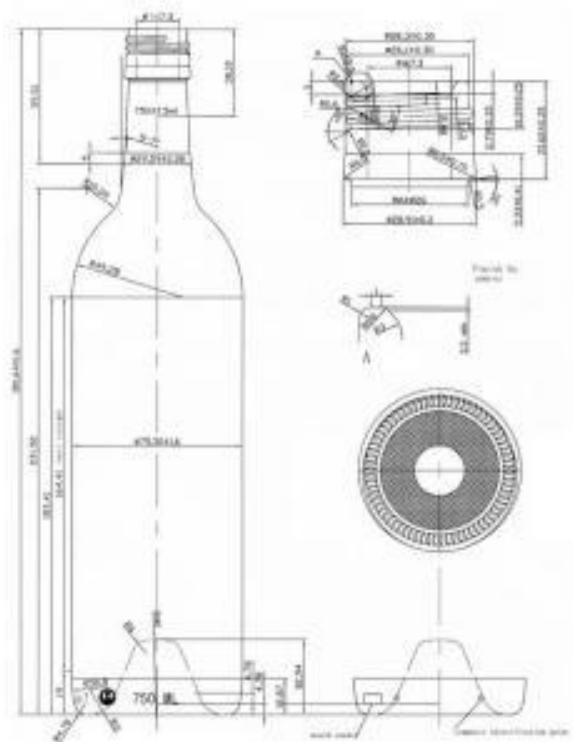

Antique Green Series

<u>product number</u>	<u>nominal capacity</u>
HY017	750ml
<u>brimful capacity</u>	<u>weight</u>
$760 \pm 7.5\text{ml}$	$485 \pm 18\text{g}$