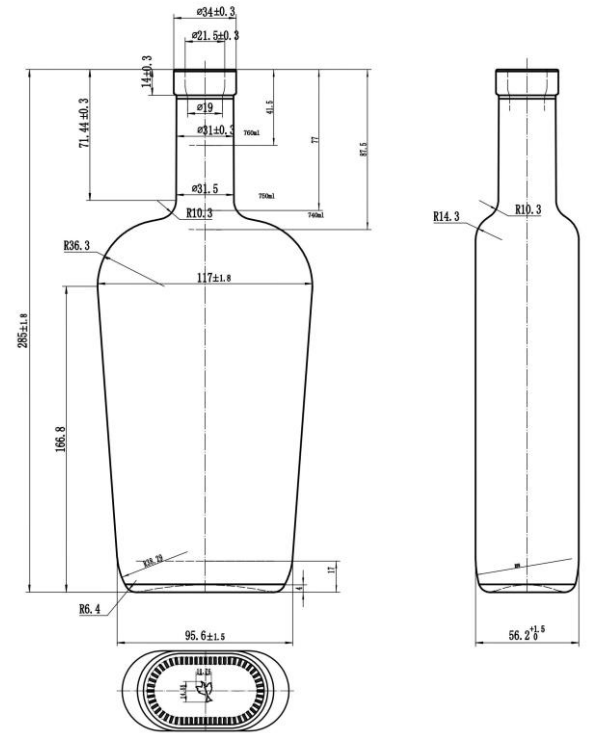

# 750ml Series

product number  
**HY750-36**

nominal capacity  
**750ml**

brimful capacity  
**776 ± 10ml**

weight  
**650 ± 25g**

glass colour  
**high flint**

product number  
**HY750-37**

nominal capacity  
**750ml**

brimful capacity  
**780 ± 10ml**

weight  
**797 ± 35g**

glass colour  
**high flint**