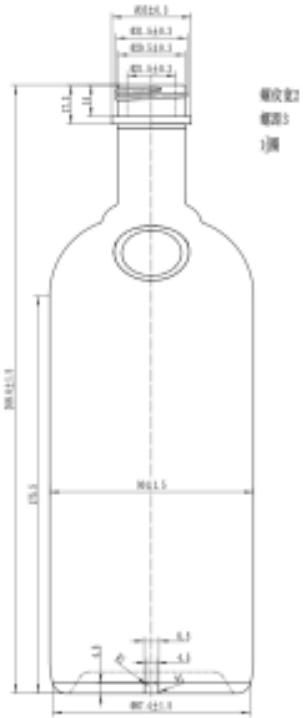

brimful capacity  
**720±10ml**

weight  
**480±10g**

glass colour  
**super flint / high flint**

# Other Sizes

product number  
**HY-23**

nominal capacity  
**375ml**

brimful capacity  
**390±10ml**

weight  
**420±10g**

glass colour  
**super flint / high flint**

product number  
**HY-29**

nominal capacity  
**700ml**

brimful capacity  
**720±15ml**

weight  
**750±10g**

glass colour  
**super flint / high flint**

# Other Sizes

product number  
**HY-34**

nominal capacity  
**1000ml**

brimful capacity  
**1025 ± 8ml**

weight  
**620 ± 10g**

product number  
**HY-31**

nominal capacity  
**1000ml**

brimful capacity  
**1030 ± 15ml**