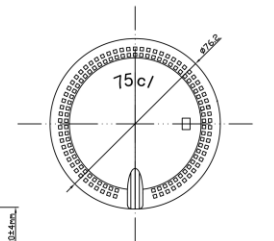

# 750ml Series

product number  
**HY750-42**

nominal capacity  
**750ml**

brimful capacity  
**780±10ml**

weight  
**650±30g**

glass colour  
**high flint**

product number  
**HY750-43**

nominal capacity  
**750ml**

brimful capacity  
**778±10ml**

weight  
**820±20g**

glass colour  
**high flint**