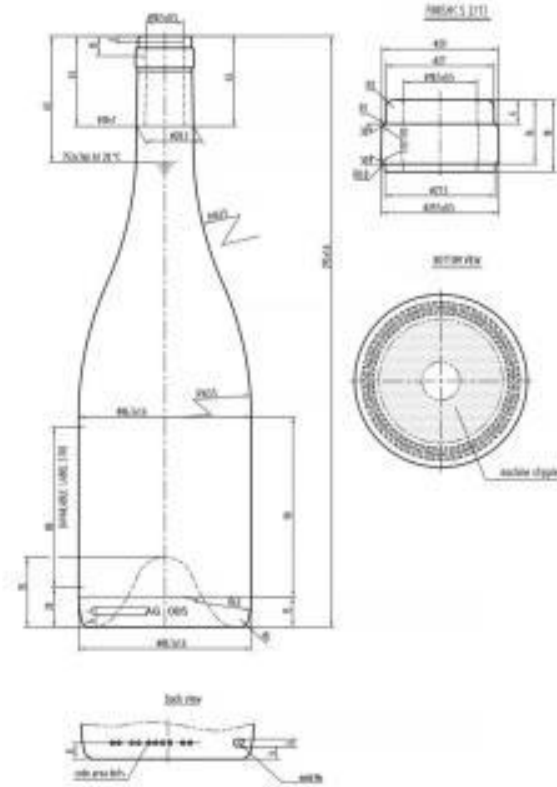

product number	nominal capacity
<u>HY010</u>	750ml
brimful capacity	weight
<u>772 ± 7ml</u>	546 ± 25g