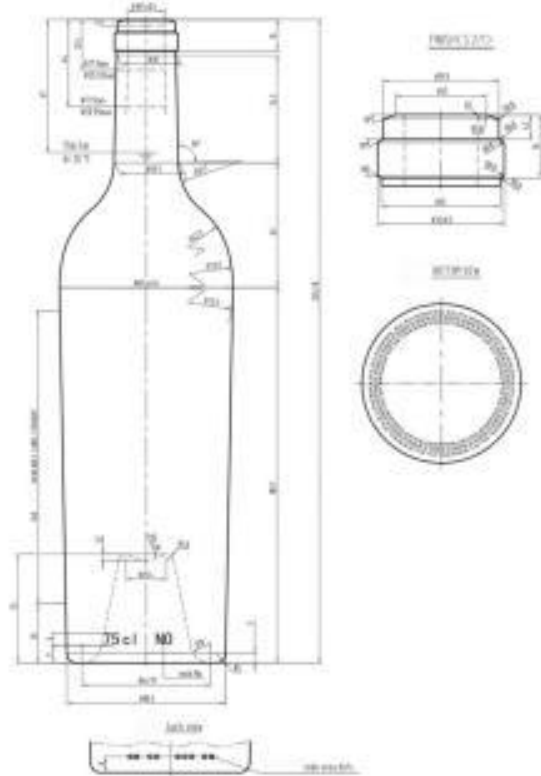

Antique Green Series

product number	nominal capacity
<u>HY009</u>	750ml
brimful capacity	weight
<u>772 ± 10ml</u>	1200 ± 35g