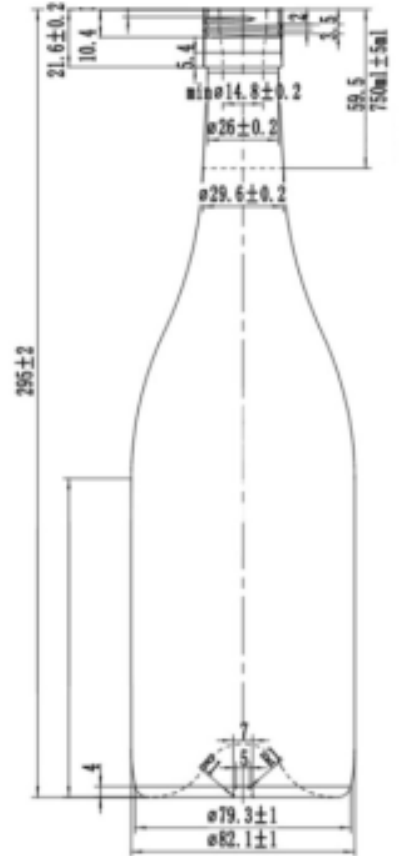

# 750ml Series

product number  
 HY750-10  
nominal capacity  
 750ml  
brimful capacity  
 775±8ml  
weight  
 680±10g

glass colour  
 super flint / high flint

product number  
 HY750-12  
nominal capacity  
 750ml  
brimful capacity  
 765±8ml  
weight  
 480±10g