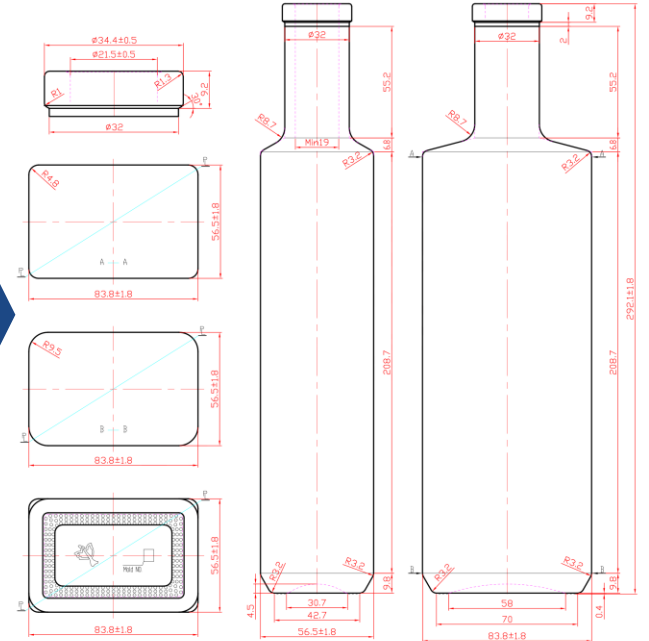

brimful capacity  
**780 ± 10ml**

weight  
**797 ± 35g**

glass colour  
**high flint**

# 750ml Series

glass colour  
super flint

product number  
HY750-38

nominal capacity  
750ml

brimful capacity  
770±10ml

weight  
900±20g

product number  
HY750-39

nominal capacity  
750ml

brimful capacity  
780±10ml

weight  
750±30g

glass colour  
high flint