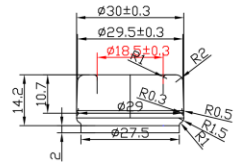

product number
HY750-43

nominal capacity
750ml

brimful capacity
778±10ml

weight
820±20g

glass colour
high flint