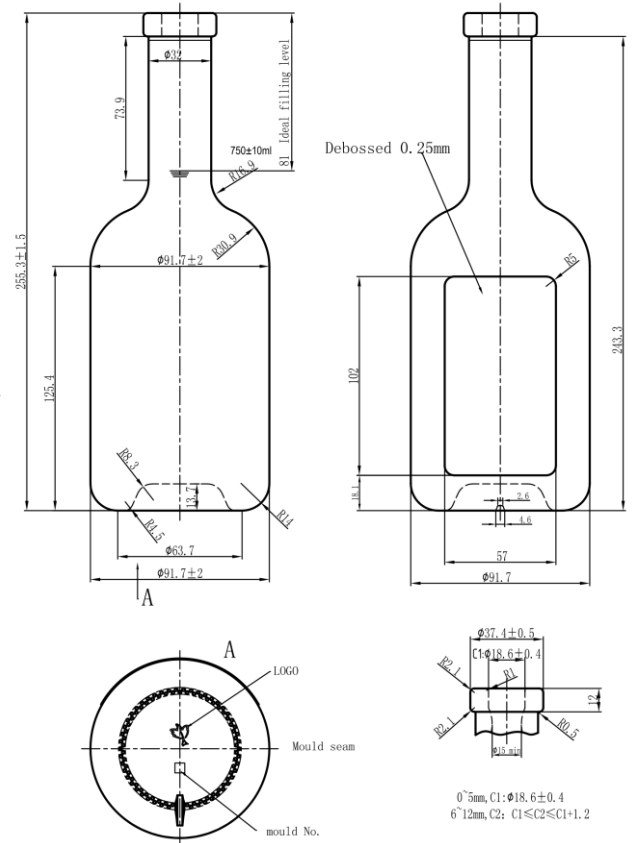

product number
HY750-41

nominal capacity
750ml

brimful capacity
780±10ml

weight
625±45g