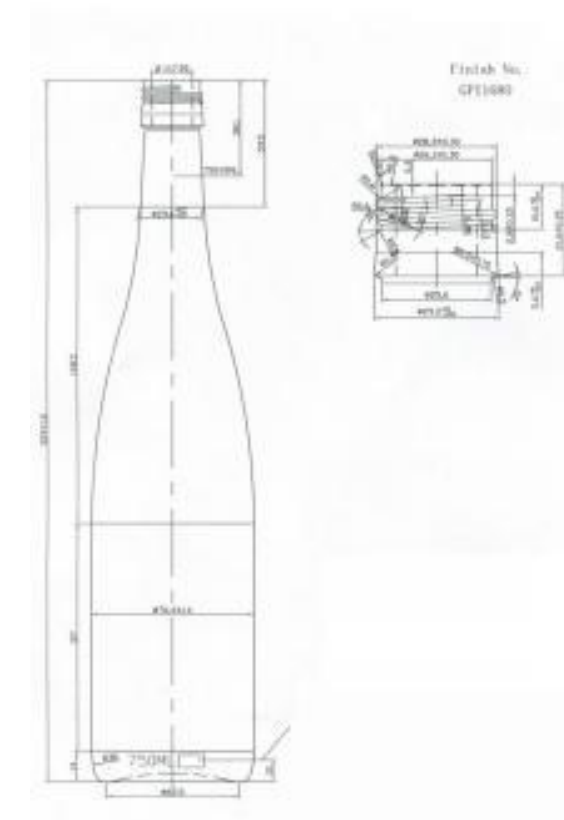

product number
HY014

nominal capacity
750ml

brimful capacity
765 ± 5ml

weight
520 ± 20g