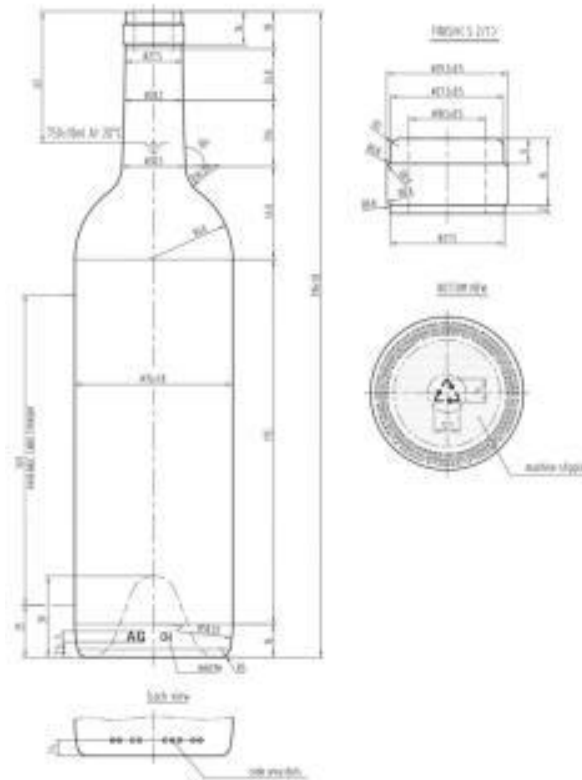

product number
HY006
nominal capacity
750ml
brimful capacity
770 ± 10ml
weight
585 ± 30g