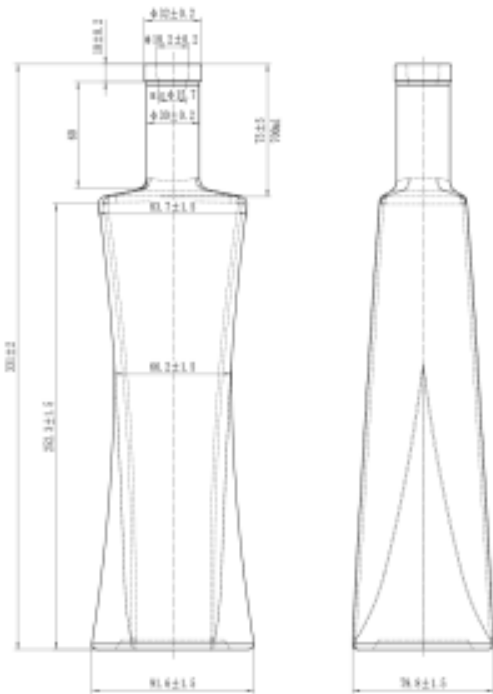

Other Sizes

glass colour

super flint / high flint

product number

HY-32

brimful capacity

720±10ml

nominal capacity

700ml

weight

900±10g