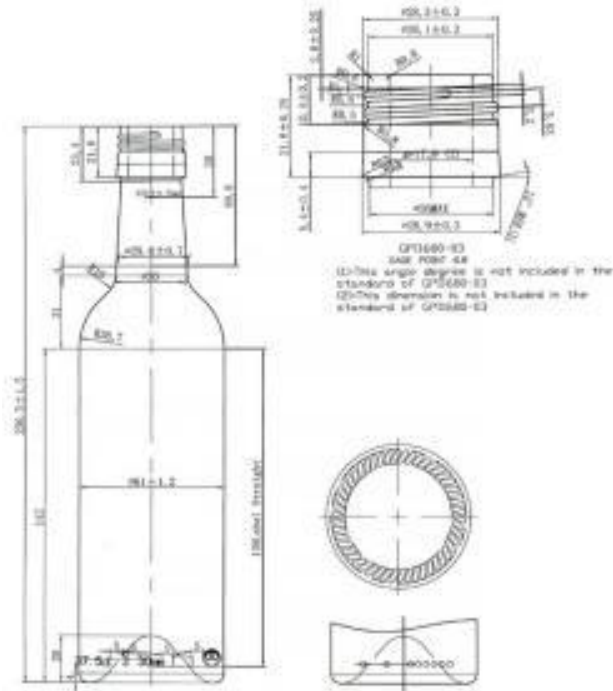

Antique Green Series

product number
HY011

nominal capacity
375ml

brimful capacity
385 ± 3.5ml

weight
280 ± 14g