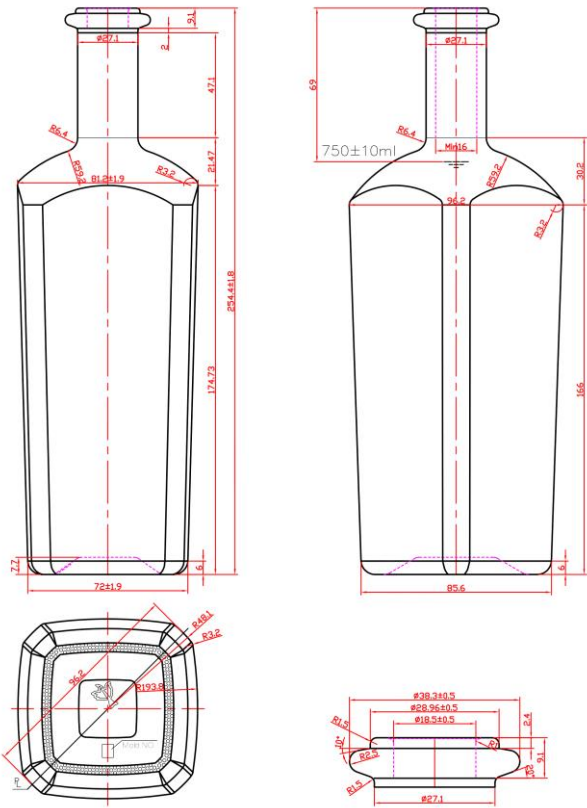

750ml Series

glass colour
high flint