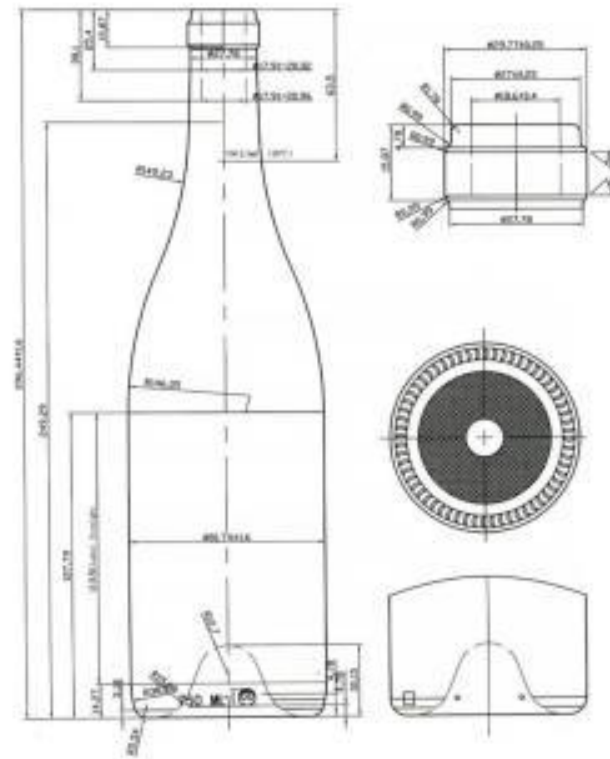

**700 ± 30g**

product number

**HY008**

brimful capacity

**770 ± 7.5ml**

nominal capacity

**750ml**

weight