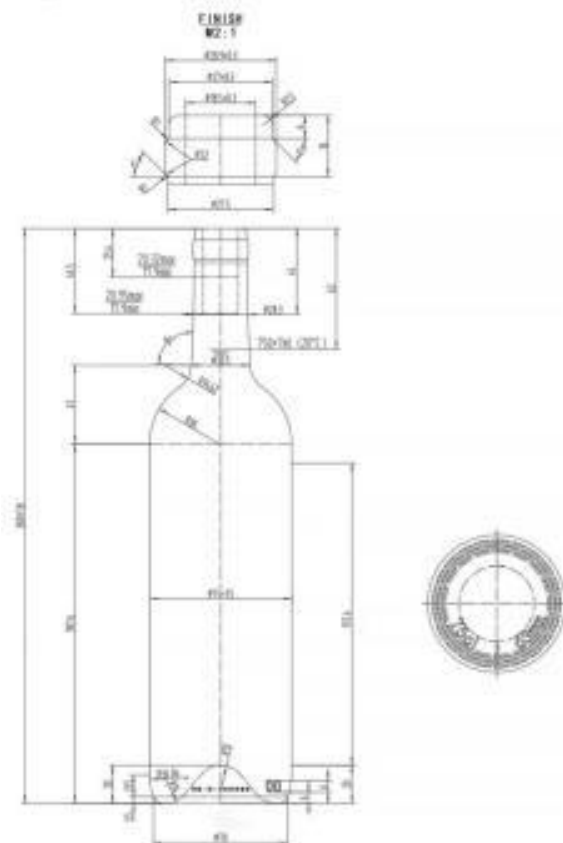

Antique Green Series

<u>product number</u>	<u>nominal capacity</u>
HY003	750ml
<u>brimful capacity</u>	<u>weight</u>
770±7ml	400g