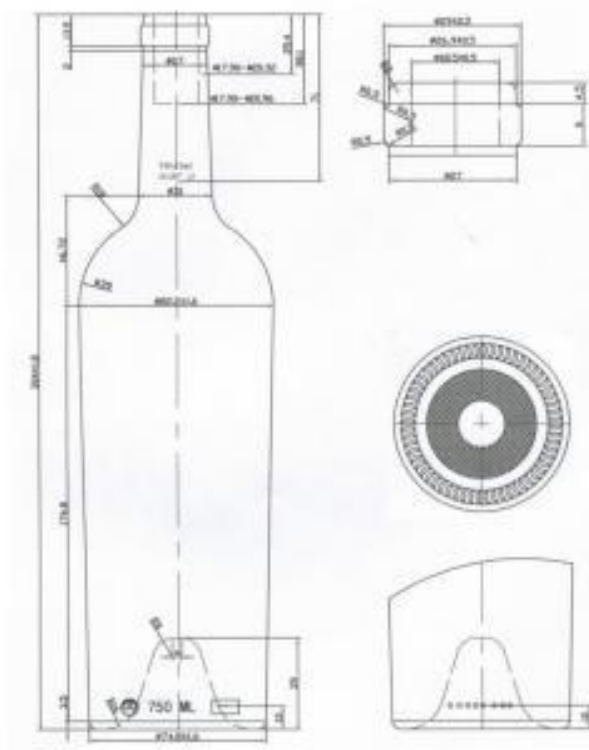

Antique Green Series

product number
HY013

nominal capacity
750ml

brimful capacity
772 ± 10ml

weight
660 ± 25g