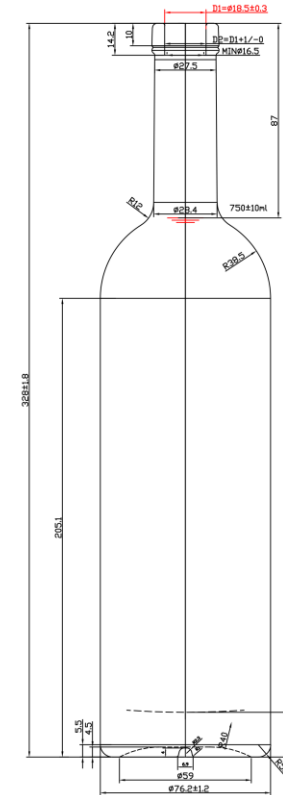

# 750ml Series

product number  
**HY750-42**

nominal capacity  
**750ml**

brimful capacity  
**780±10ml**

weight  
**650±30g**

glass colour  
**high flint**

product number  
**HY750-43**

nominal capacity  
**750ml**

brimful capacity  
**778±10ml**

weight  
**820±20g**

glass colour  
**high flint**