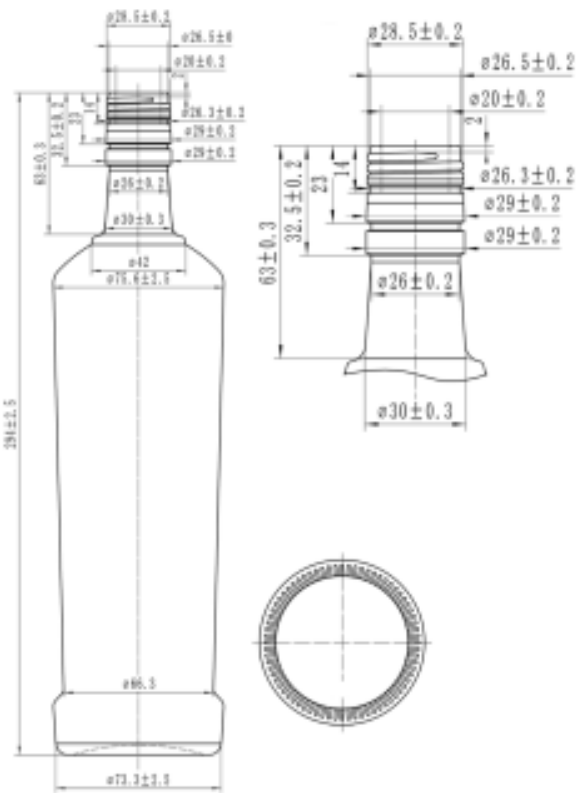

brimful capacity  
**778±10ml**

weight  
**820±20g**

glass colour  
**high flint**

# S p i r i t   B o t t l e

---

Other Sizes: 375ml – 700ml – 1000ml – 1750ml

# Other Sizes

glass colour  
super flint

product number  
HY-02

nominal capacity  
1750ml

brimful capacity  
1775±10ml

weight  
850±10g

product number  
HY-05

nominal capacity  
1000ml

# Other Sizes

product number  
**HY-06**

nominal capacity  
**700ml**

brimful capacity  
**710±8ml**

weight  
**520±10g**

glass colour  
**super flint / high flint**

product number  
**HY-07**

nominal capacity  
**1000ml**