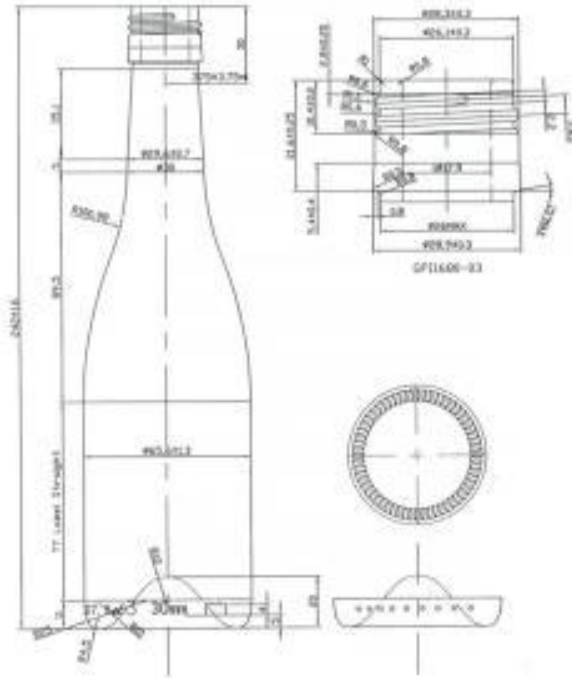

product number
HY012

nominal capacity
375ml

brimful capacity
385 ± 3.5ml

weight
290 ± 14g