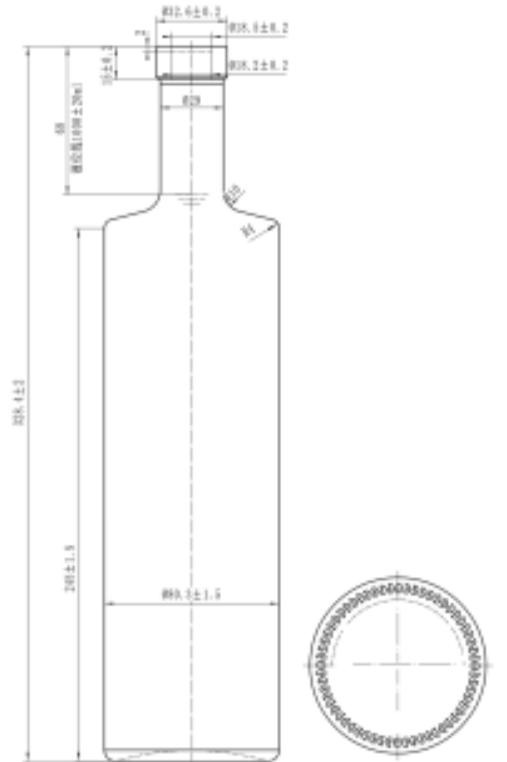

brimful capacity  
**778±10ml**

weight  
**820±20g**

glass colour  
**high flint**

# Other Sizes

product number  
**HY-06**

nominal capacity  
**700ml**

brimful capacity  
**710±8ml**

weight  
**520±10g**

glass colour  
**super flint / high flint**

product number  
**HY-07**

nominal capacity  
**1000ml**

brimful capacity  
**1030±10ml**

weight  
**680±10g**

glass colour  
**super flint / high flint / flint**

# Other Sizes

product number  
**HY-09**

nominal capacity  
**1000ml**

brimful capacity  
**1025±10ml**

weight  
**750±10g**

glass colour  
**super flint / high flint**

product number  
**HY-15**

nominal capacity  
**700ml**