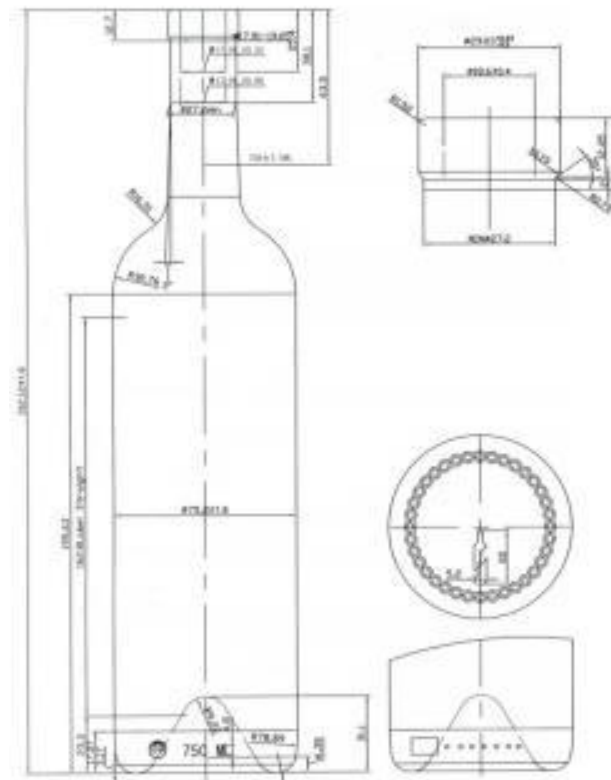

# Antique Green Series

product number  
HY015

nominal capacity  
750ml

brimful capacity  
770±7.5ml

weight  
630±20g

product number  
HY016

nominal capacity  
750ml

brimful capacity  
770±7.5ml